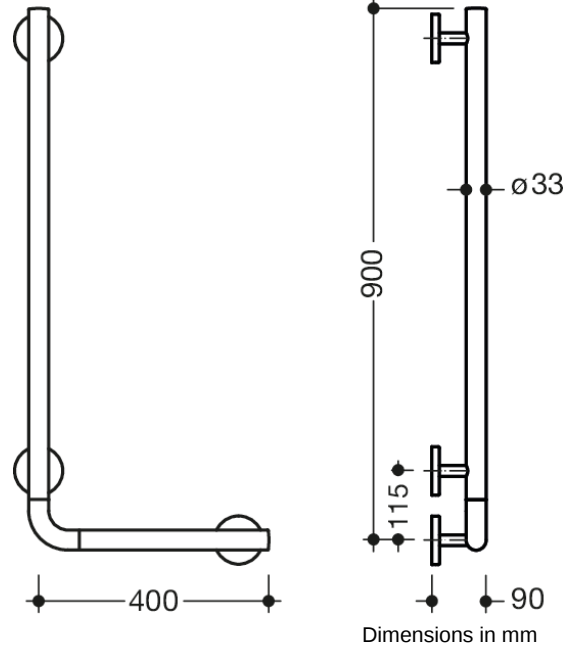

Similar picture

Properties

L-shaped support rail System 800 K

- vertically and horizontally arranged rails connected at right-angles
- for holding on to and providing support
- L-shaped support rail made of high-quality polyamide according to HEWI colour chart
- supports and roses made of high-quality polyamide in HEWI colour 98 (signal white)
- with continuous, corrosion resistant steel core
- horizontal length 400 mm, vertical length 900 mm, 90 mm deep, rail diameter 33 mm
- wall connection with discreet supports (diameter 18 mm) perpendicular to wall and flat roses
- rose diameter 80 mm, cap height 13 mm
- easy installation due to individually installed mounting plates made of high-quality stainless steel for hanging the L-shaped support rail
- can be mounted in left hand or right hand position
- including non-corrosive HEWI fixing material.